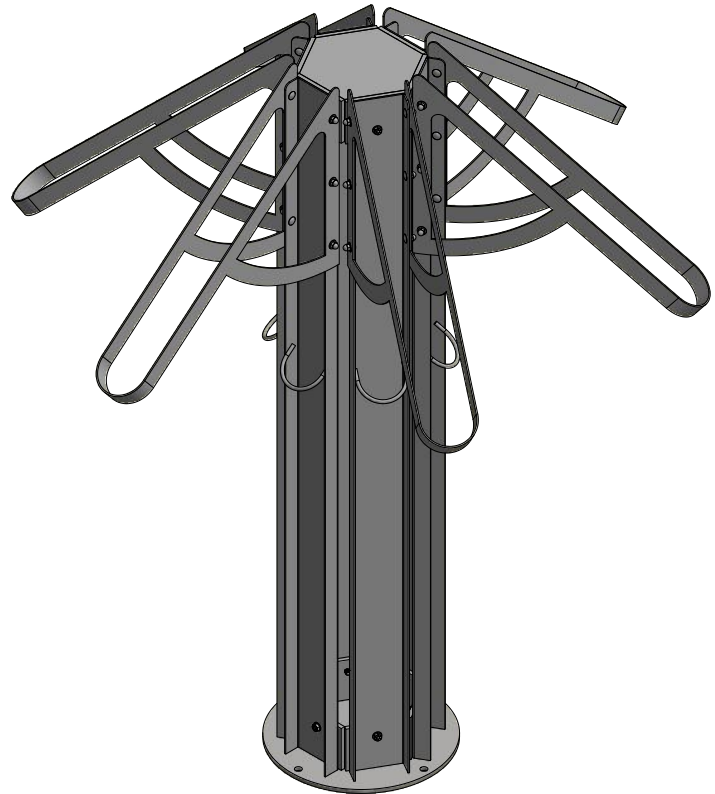

2

1

Fat-6 bike

B

B

A

A

DRAWN Brian	6/26/2017	Put-Up		
CHECKED				
QA		TITLE		
MFG		Put-Up Bike Rack-Samples and Overview		
APPROVED		SIZE	DWG NO	REV
		A	Samples and Overview	
		SCALE	SHEET 4 OF 6	
		1 / 25		

2

1