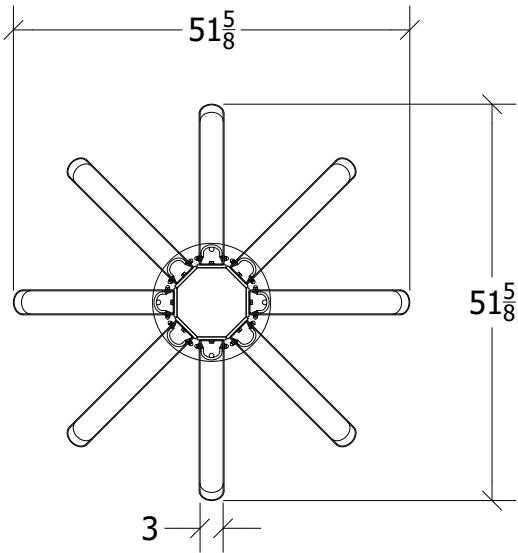

A

DRAWN Brian	6/26/2017	Put-Up		
CHECKED				
QA		TITLE		
MFG		Put-Up Bike Rack-Samples and Overview		
APPROVED		SIZE	DWG NO	REV
		A	1 / 25	Samples and Overview
		SCALE	SHEET 2 OF 6	
		1 / 25		

2

1

2

1

Standard-8 Bike