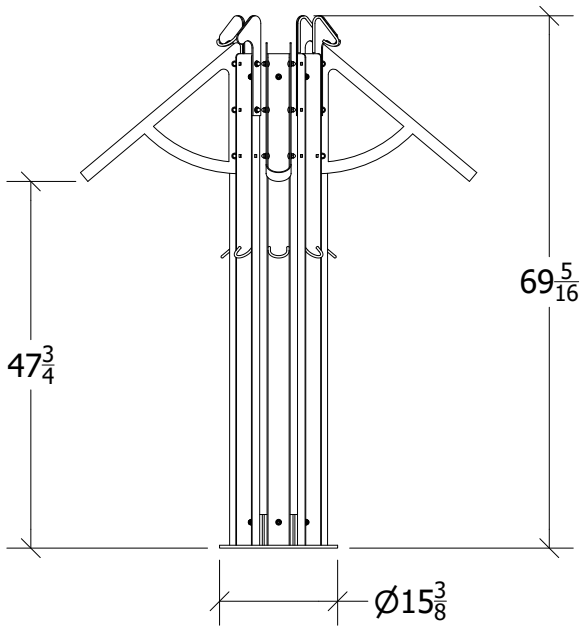

Standard/Kids Combo 4 and 4

DRAWN Brian	6/26/2017	Put-Up		
CHECKED				
QA		TITLE		
MFG		Put-Up Bike Rack-Samples and Overview		
APPROVED		SIZE	DWG NO	REV
		A	Samples and Overview	
		SCALE	1 / 25	SHEET 5 OF 6