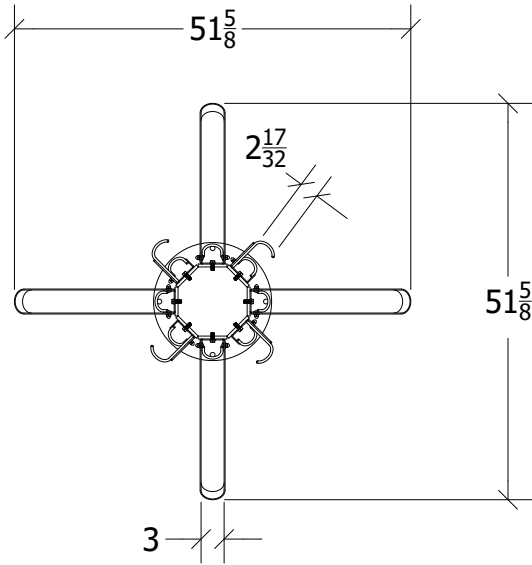

Standard/Kids Combo 4 and 4

DRAWN Brian	6/26/2017	Put-Up		
CHECKED				
QA		TITLE		
MFG		Put-Up Bike Rack-Samples and Overview		
APPROVED		SIZE	DWG NO	REV
		A	Samples and Overview	
		SCALE	1 / 25	SHEET 5 OF 6