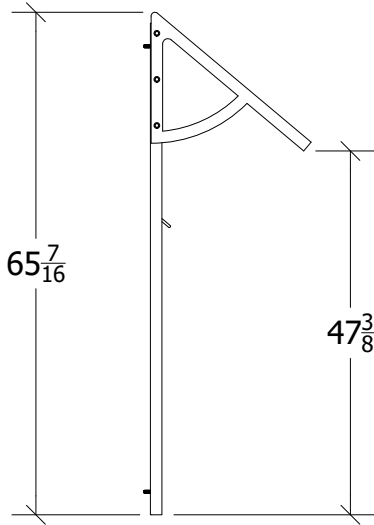

2

1

Put-Up Bike Rack

B

B

A

A

DRAWN Brian	6/26/2017	Put-Up		
CHECKED				
QA		TITLE		
MFG		Put-Up Bike Rack-Samples and Overview		
APPROVED		SIZE	DWG NO	REV
		A	Samples and Overview	
		SCALE	1/10	SHEET 1 OF 6

2

1

2

1

Standard Single-1 Bike

B

B

A

A

DRAWN Brian	6/26/2017	Put-Up		
CHECKED				
QA		TITLE		
MFG		Put-Up Bike Rack-Samples and Overview		
APPROVED		SIZE	DWG NO	REV
		A	1 / 25	Samples and Overview
		SCALE	SHEET 2 OF 6	
		1 / 25		

2

1

2

1

Standard-8 Bike