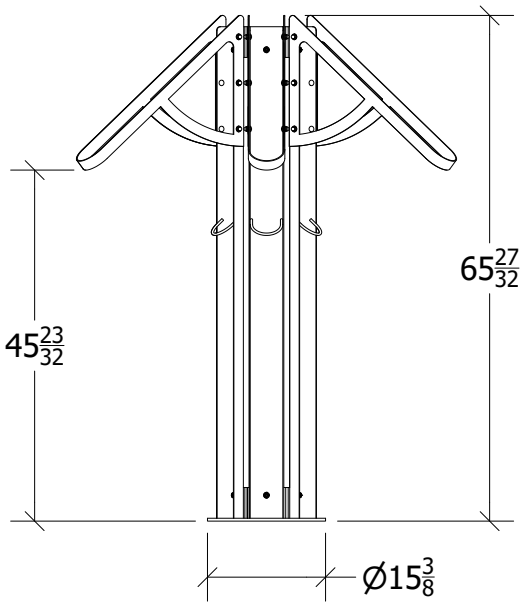

DRAWN Brian	6/26/2017	Put-Up		
CHECKED				
QA		TITLE		
MFG		Put-Up Bike Rack-Samples and Overview		
APPROVED		SIZE	DWG NO	REV
		A	Samples and Overview	
		SCALE	1 / 25	SHEET 3 OF 6

2

1

B

B

A

A

2

1

Fat-6 bike

B

B

A

A

DRAWN Brian	6/26/2017	Put-Up		
CHECKED				
QA		TITLE		
MFG		Put-Up Bike Rack-Samples and Overview		
APPROVED		SIZE	DWG NO	REV
		A	Samples and Overview	
		SCALE	SHEET 4 OF 6	
		1 / 25		

2