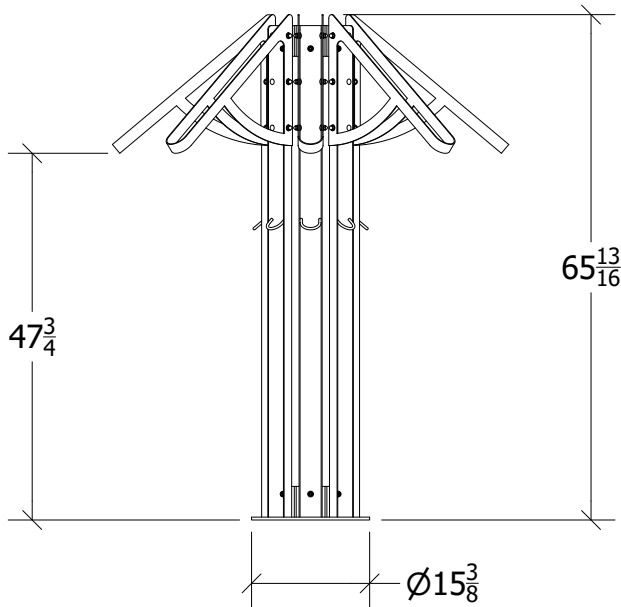

A

DRAWN Brian	6/26/2017	Put-Up		
CHECKED				
QA		TITLE		
MFG		Put-Up Bike Rack-Samples and Overview		
APPROVED		SIZE	DWG NO	REV
		A	1 / 25	Samples and Overview
		SCALE	SHEET 2 OF 6	
		1 / 25		

2

1

2

1

Standard-8 Bike