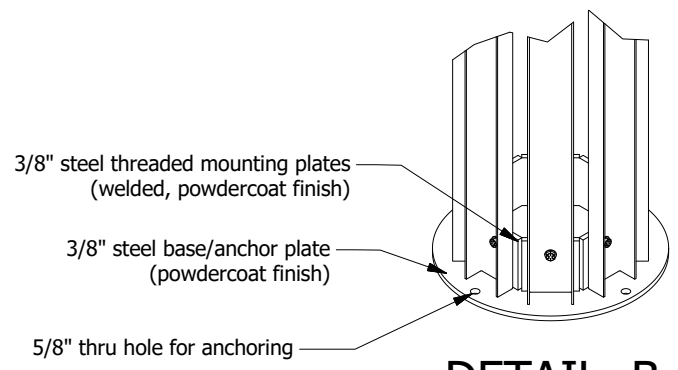

DETAIL B
SCALE 0.08 : 1

DRAWN Brian	6/26/2017	Put-Up		
CHECKED				
QA		TITLE		
MFG		Put-Up Bike Rack-Samples and Overview		
APPROVED		SIZE A	DWG NO Samples and Overview	REV
		SCALE 1 / 25	SHEET 6 OF 6	

2

1