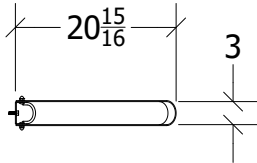

2

1

2

1

Standard Single-1 Bike

B

B

A

A

DRAWN Brian	6/26/2017	Put-Up		
CHECKED				
QA		TITLE		
MFG		Put-Up Bike Rack-Samples and Overview		
APPROVED		SIZE	DWG NO	REV
		A	1 / 25	Samples and Overview
		SCALE	SHEET 2 OF 6	
		1 / 25		

2

1

2

1

Standard-8 Bike