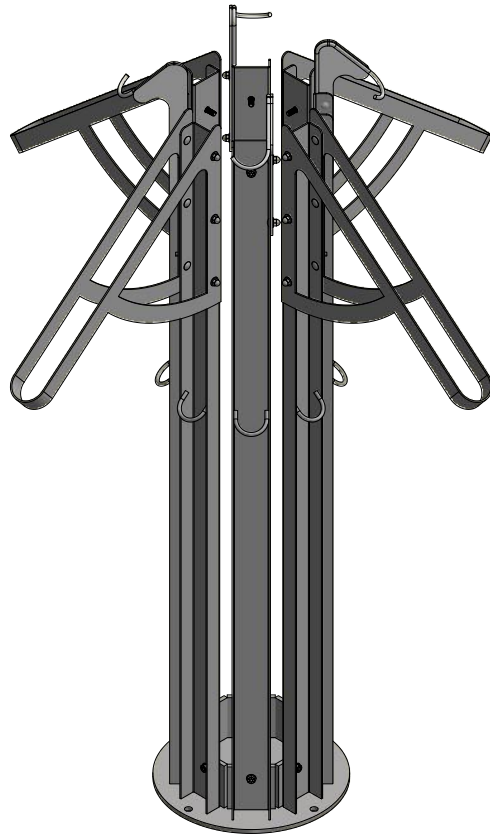

Standard/Kids Combo 4 and 4

DRAWN Brian	6/26/2017	Put-Up		
CHECKED				
QA		TITLE		
MFG		Put-Up Bike Rack-Samples and Overview		
APPROVED		SIZE	DWG NO	REV
		A	Samples and Overview	
		SCALE	1 / 25	SHEET 5 OF 6