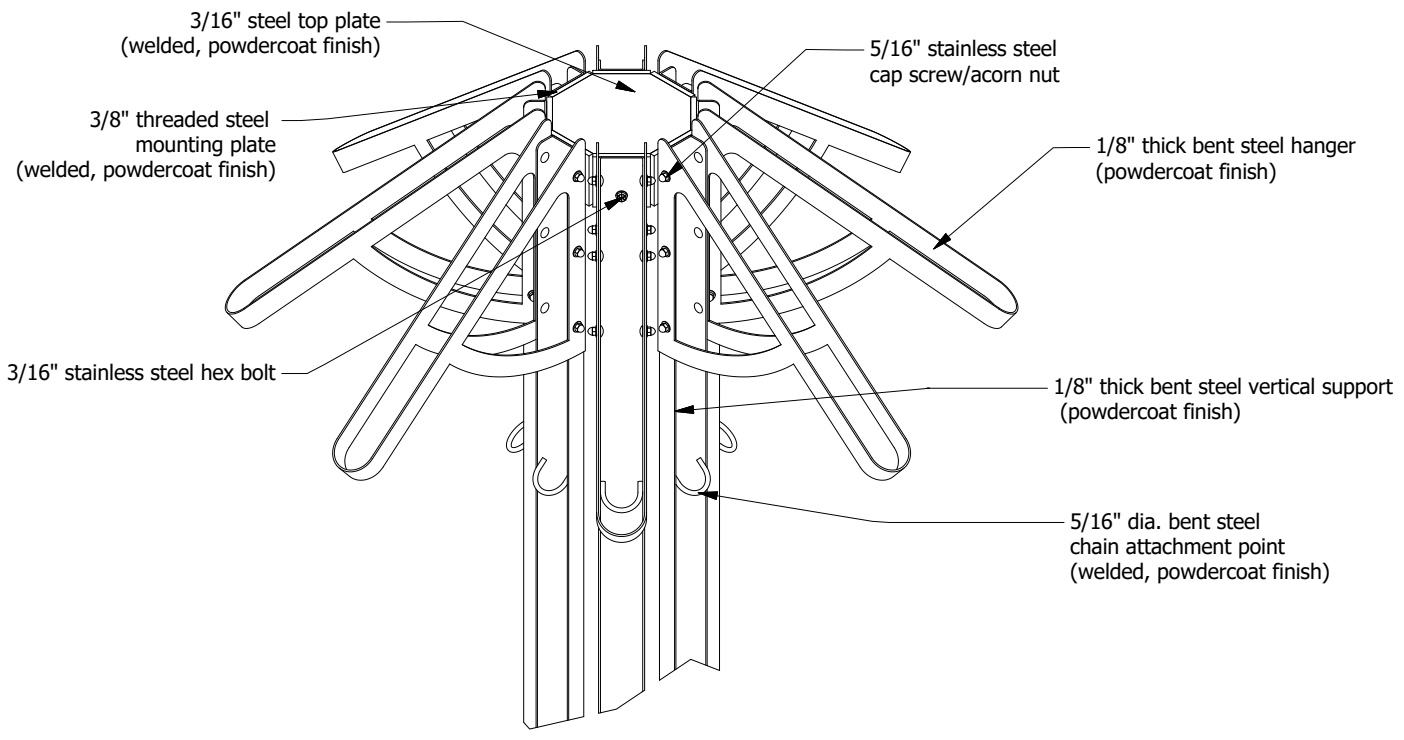

1

Standard/Kids Combo 4 and 4

DRAWN Brian	6/26/2017	Put-Up		
CHECKED				
QA		TITLE		
MFG		Put-Up Bike Rack-Samples and Overview		
APPROVED		SIZE	DWG NO	REV
		A	Samples and Overview	
		SCALE	1 / 25	SHEET 5 OF 6

2

1

DETAIL A
SCALE 0.08 : 1

DETAIL B
SCALE 0.08 : 1

DRAWN Brian	6/26/2017	Put-Up		
CHECKED				
QA		TITLE		
MFG		Put-Up Bike Rack-Samples and Overview		
APPROVED		SIZE A	DWG NO Samples and Overview	REV
		SCALE 1 / 25	SHEET 6 OF 6	